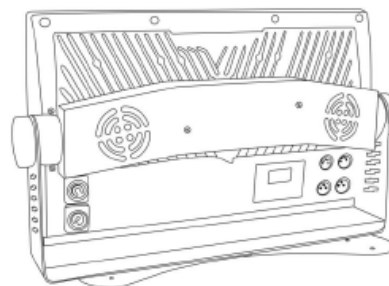

TourPro

SHOWTOOLS
INTERNATIONAL

Storm 1000 White

TourPro Lighting presents the Storm 1000 White - a IP65 rated LED Strobe/Flood with an explosive 1260 x White SMD LED's, and 120° Beam Angle. The Storm 1000 comes with a impressive strobe rate of 0 - 30 seconds and can be controlled via 9 x individual LED Segments.

Colour spectrum: White
Number of LEDs: 1260
LED type: 1260 x 0.3w White
Dispersion: 120°
DMX input/Output: 3/5 Pin DMX
DMX mode: 1/3/4/6/7/16-channel modes
Quick electronic strobe 0 - 30 Flashes per second.
Dimming curve: Four
Built-in Strobe ramps and effects
Built-in auto programmes

Display: LCD display
Operating voltage: 110 V AC - 240V AC / 50 – 60 Hz
Power consumption: 1000w
Peak Power Consumption: 5A
Power connector: TruCon In/Out
Housing material: Die Cast Aluminium

Width: 490mm
Height: 285mm
Depth: 120mm
Weight: 8.05kg
IP Rating: 65