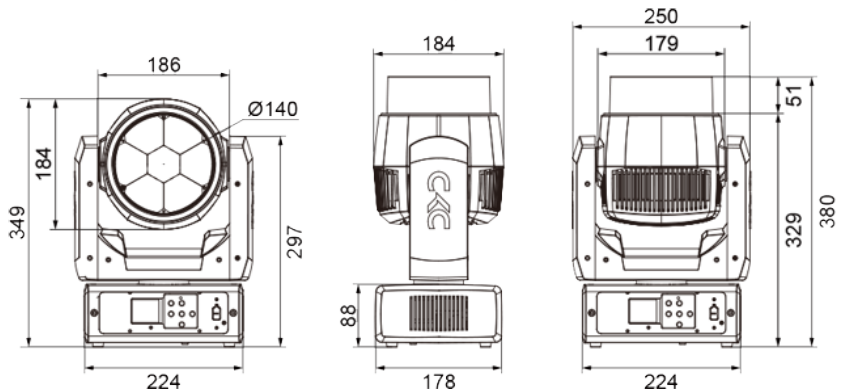

TourPro

TourPro ZB7 Wash

TourPro Lighting presents the ZB7 BeamWash. A versatile and compact moving head that projects a punchy beam and wash output, with added pixel control and fast speed. Weighing 6.5kg, the unit features dynamic optical system with seven, 40W RGBW LEDs and an expansive zoom range of 3.8° to 54° that allows for it to project tight, solid beam effects at its most narrow and transforms the light source into a nice even wash with excellent colour blending as it expands. The unit's small size also allows for a super-fast and smooth pan and tilt movement.

Colour spectrum: RGBW
LED type: 7 x 40w Osram LED
Dispersion: 3.8° - 54° Motorised Zoom
Colour Temperature: 2000K - 10000K
Colour Rendering Index: 88 CRI
Segments: Individual Pixel Control
Built in Virtual Colour Wheel:
Pan and Tilt: 540°/270°
DMX input/output: 5 Pin XLR, RDM
DMX Channels: 12/19/45 CH
Quick electronic strobe 1 ~ 25 Hz

Display: LCD Display
Operating Voltage: AC 100V - 240V 50/60 Hz
Power Consumption: 320W
Power Connector: PowerCon In/out
Housing Material: High-impact flame-retardant polymer

Width: 250mm
Height: 329mm
Depth: 184mm
Weight: 6.5kg
IP: 30